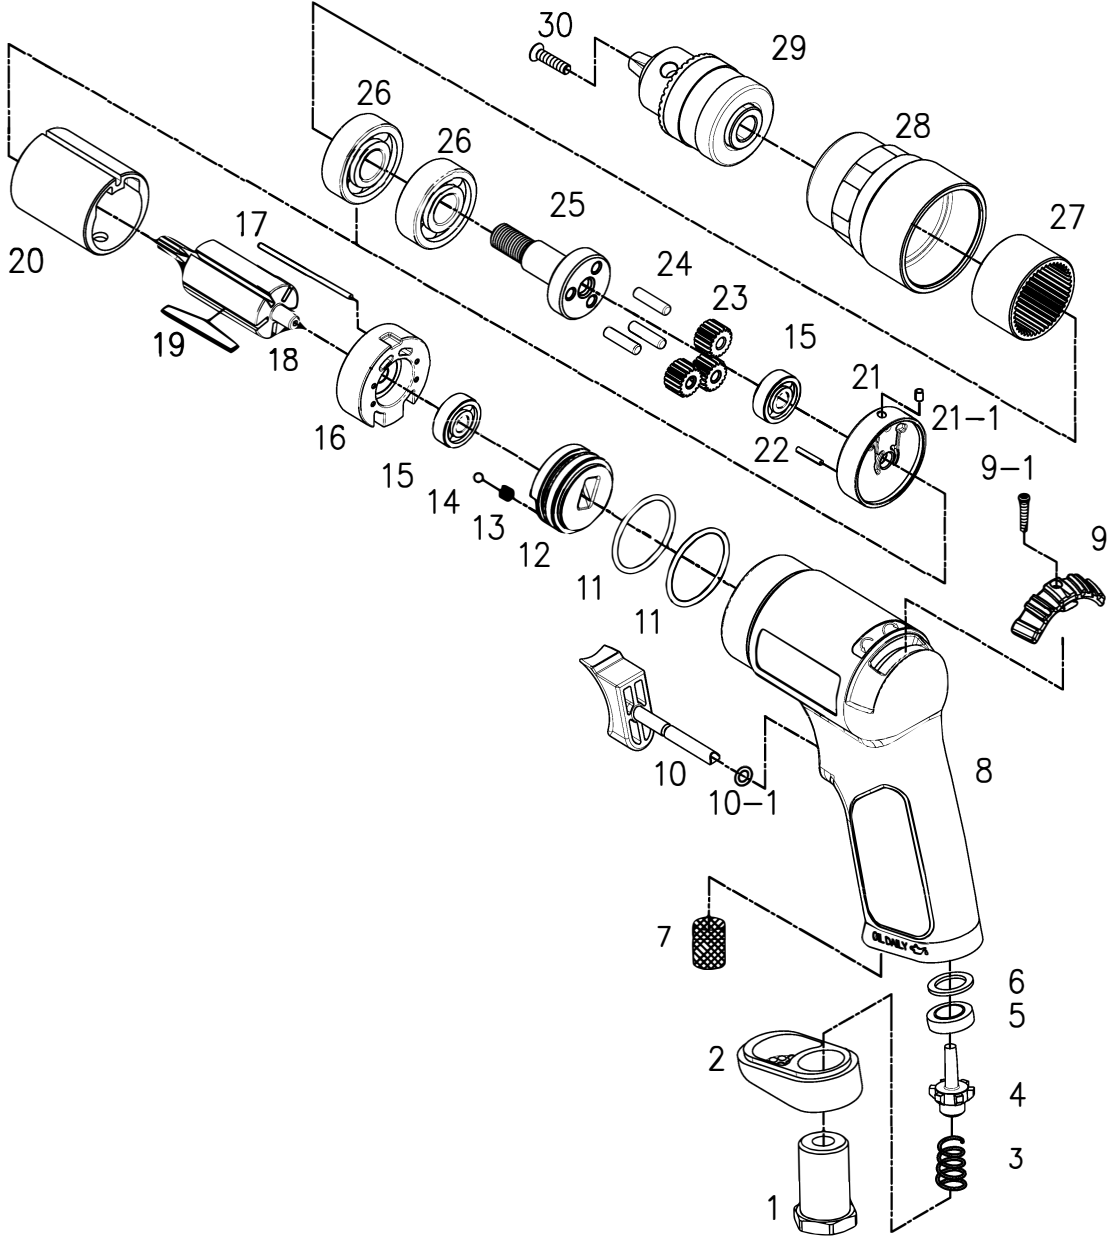

# OS-6338GL **GAV** HAVALI MATKAP

FIG NO.	PART NO.	DESCRIPTION	PCS	FIG NO.	PART NO.	DESCRIPTION	PCS
1	389501	Inlet Bushing	1	21	633818	Front Plate	1
2	633802	Deflector	1	21-1	633842	Spring Pin (2.5X4)	1
3	389503	Valve Spring	1	22	633843	Pin	1
4	328804V	Valve	1	23	633820	Idle Gear	3
5	328835	Valve Seat	1	24	633821	Pin	3
6	328825S	Spacer	1	25	633822	Spindle	1
7	389507	Silencer	1	26	633826	Ball Bearing (6201ZZ)	2
8	633808-SA	Composite Housing	1	27	633824	Ring Gear	1
9	633809	Reverse Valve Lever	1	28	633825	Front Housing	1
9-1	633809-1	Screw	1	29	633830	3/8" Drill Chuck	1
10	633810-1	Trigger	1	30	633831	Chuck Screw	1
10-1	638013	O-Ring	1				
11	633811	O-Ring	2				
12	633812	Valve Body	1				
13	633847	Spring	1	**29	633830L	3/8" Keyless Chuck	1
14	SB0003-1	Detent Ball	1				
15	B626ZZ	Ball Bearing (626ZZ)	2				
16	633813	Rear Plate	1				
17	633817-1	Guide Pin	1				
18	633815	Rotor	1				
19	633816	Rotor Blade	5				
20	633817	Cylinder	1				